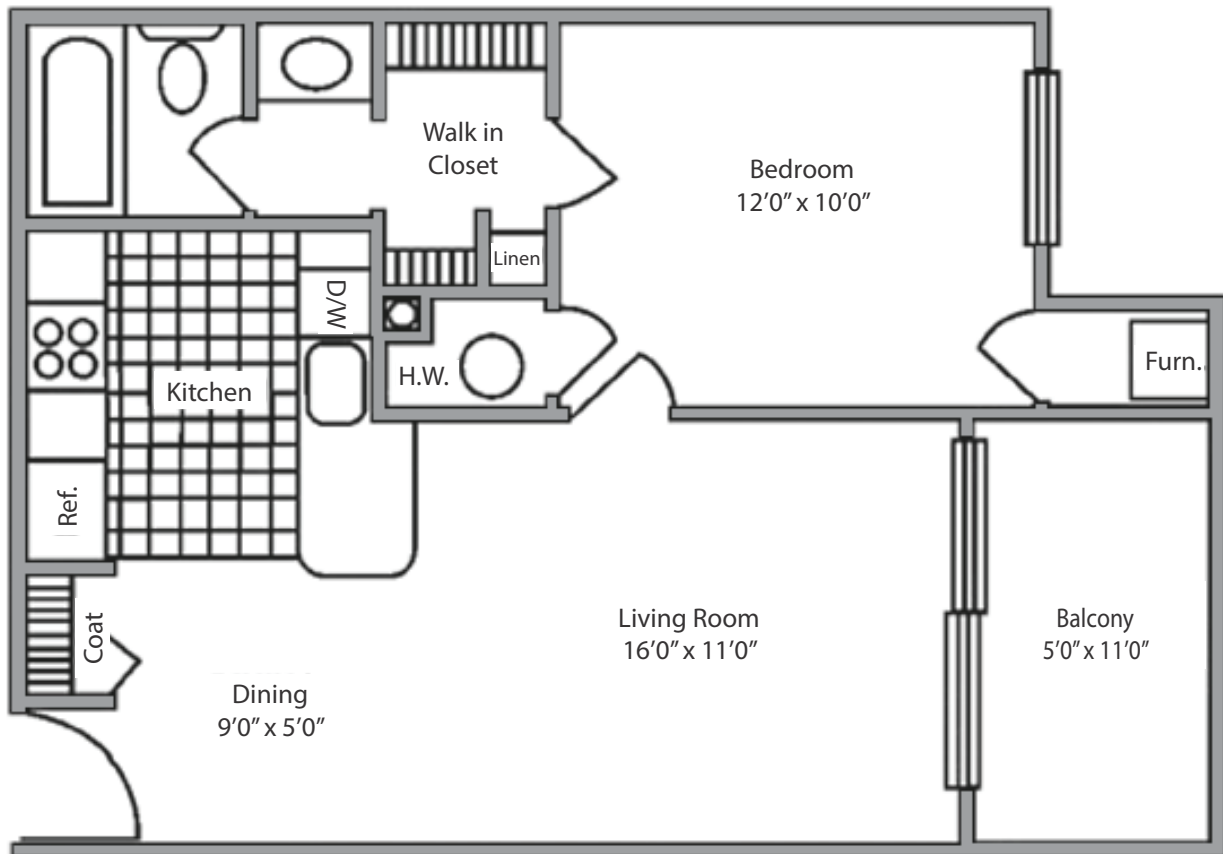

One Bedroom, One Bath with Balcony

600 SQ. FT.

Apartment Amenities

- Crown molding
- Full kitchens with hardwood cabinets and full-size appliances
- Dining area
- Spacious walk-in closet
- Central heat and air conditioning with individual climate controls
- Electric, water/sewage included
- Secured entry